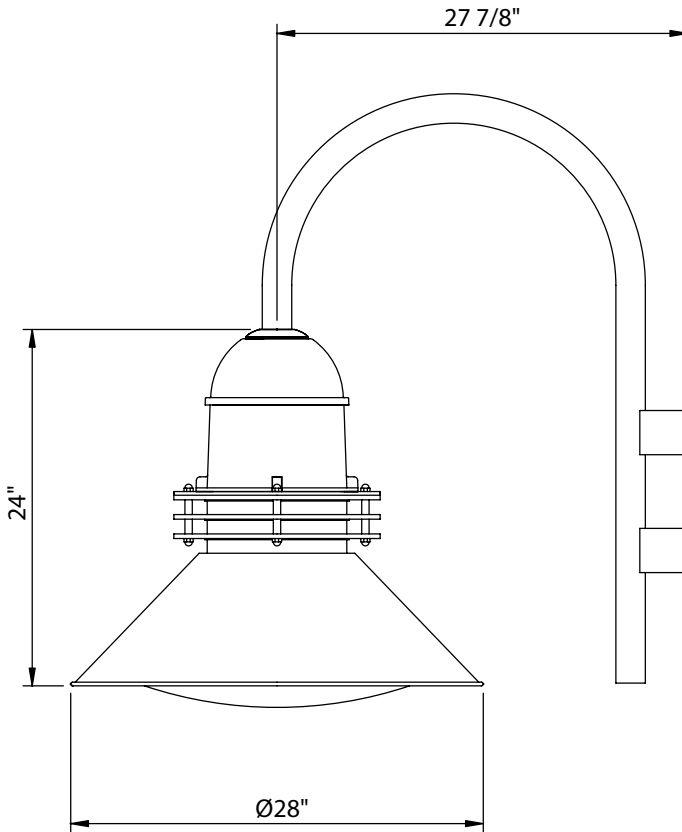

WMS mounting style, Sag lens
 *Flat glass also available: please specify

Luminaire:

Ballast housing is one piece heavy-duty cast aluminum. Aluminum spacers fasten the ballast housing to the spun aluminum shade. Three decorative aluminum rings are placed along the spacers to allow minimal uplight. Borosilicate glass refractor is fastened directly to the ballast housing and is enclosed with a polycarbonate globe.

Mounting:

The luminaire is supported by twin arms welded to a rigid aluminum wall plate that is attached to the wall around the junction box.

Optics:

Type III or type V distribution available.

Protection: