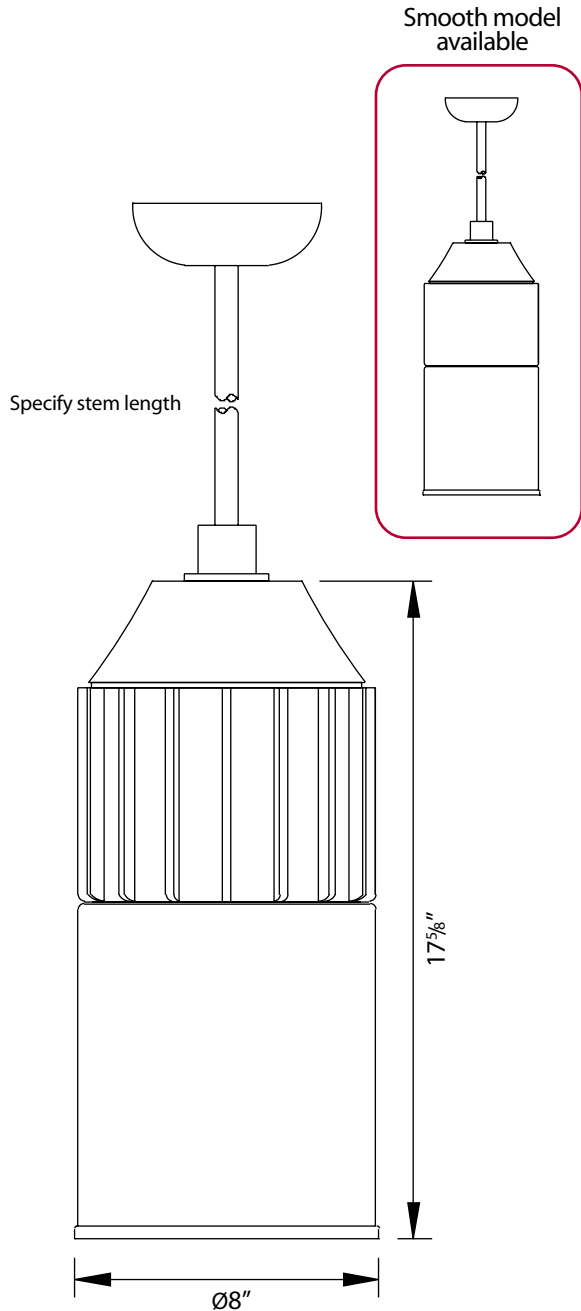

Diversified Architectural Lighting Inc.

939 Selkirk Ave., Pointe-Claire, Qc, Canada H9R 4S4
Tel : 514.693.2117 Fax : 514.693.2177

Project :	Agent :
Type :	Approved by :
Cat No :	Date :

DK8-PD

dramatek series — Pendant with dome —

Luminaire

Cast aluminum ballast housing is attached to spun aluminum cylindrical housing. Spun aluminum reflector is fastened to spun aluminum screw base refractor holder. Cast aluminum dome is a separate piece. Stem is inserted into a female cast aluminum device and secured with a screw horizontally positioned. All lampholders are medium base rated 4KV c/w copper nickel plated screwshell.

Optics

Anodized aluminum reflector offers optimal light distribution. Black multi-step baffle is installed at the bottom of the cylinder to ease glare. Reflector can be offered with a tilt to accentuate wall illumination. Optics can also be modified with a prismatic lens, prismatic refractor or frosted lens. May be used with ED-17 or PAR 38 HID lamps.

Protection/Enclosure

These units are certified for indoor or outdoor use. Typically the luminaire is supplied with a black multi step baffle and a prismatic refractor. The cylinder can also be enclosed with a flat glass which can be prismatic, frosted or clear. The bottom can also be left open for interior use.

Electrical:

Standard metal halide and high-pressure sodium luminaires are supplied with core and coil CSA/UL listed ballasts. All ballasts are guaranteed for at least 2 years directly from the ballast manufacturer. Components are horizontally opposed for thermal reduction. All components are mounted on a single plate for easy maintenance.

Pulse start metal halide luminaires are supplied with standard uniform pulse start systems suitable for universal lamp mounting. All components are mounted on a single plate for easy maintenance. Pulse start systems are guaranteed directly from the manufacturer for a period of 5 years.

Compact fluorescent: All compact fluorescent luminaires are supplied with electronic ballasts. Consult factory for dimming ballast to match controls and ballasts. Where the luminaire uses multiple ballasts, the ballasts are mounted on a single plate and can be individually removed.

Model #	Mounting	HID(wattage)		CFL(wattage)	Voltage**		Color	Options
DK8 (ribbed)	PDxx Pendant with dome	50MH-PS*	50HPS	18DTT	TT tri-tap	MT multi-tap	CC-Custom Color *** BLK-Black WHT-White SIL-Silver BRZ-Bronze	QRT-Quartz re-strike F-Fusing FG-Flat glass PL-Prismatic flat glass FL-Frosted lens
DK8SH (Smooth housing)		70MH-PS*	70HPS	26DTT	120	120		
		100MH-PS*	100HPS	32TRT	277	208		
		150MH-PS*	150HPS	42TRT	347	240		
		175MH-PS*				277		

*PS stands for pulse start
** Not all voltages are available for all lamp types
***Either supplying factory with a color chip or a RAL number can specify custom color. (Some custom colors will be subject to a small lot setup charge)

Ordering example:
DK8-PD-100MH-PS-120V-BRZ
This would order: Dramatek series, pendant with dome, 100W MH-PS, 120V painted bronze.