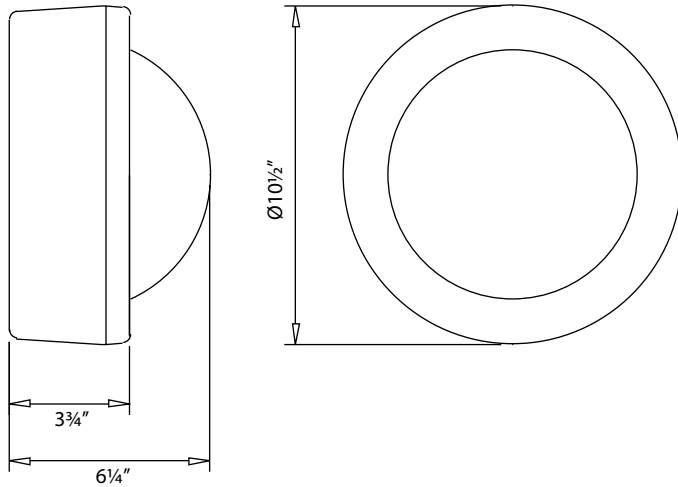

MS10

marina series

— Wall mount —

Housing

Heavy-duty cast aluminum ballast housing is attached to a cast aluminum decorative lens holder. Electrical compartment is isolated from optical chamber.

Optics

Anodized aluminum reflector surrounds the lamp; uniform light is diffused through opal lens.