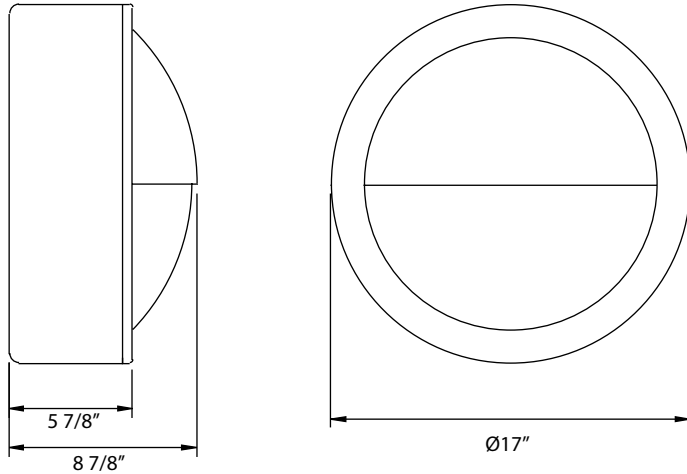

Diversified Architectural Lighting Inc.

939 Selkirk Ave., Pointe-Claire, Qc, Canada H9R 4S4
Tel : 514.693.2117 Fax : 514.693.2177

Project :	Agent :
Type :	Approved by :
Cat No :	Date :

MS17

marina series

— Wall mount —

Housing

Heavy-duty cast aluminum ballast housing is attached to a cast aluminum decorative lens holder. Electrical compartment is isolated from optical chamber.

Optics

Anodized aluminum reflector surrounds the lamp; uniform light is diffused through opal lens.

Finish

Hot solvent degreasing and cleaning process is performed before painting. Powder coated paint is applied on marine grade aluminum to prevent any possible decay caused by salt spray.

Maintenance

Reflector must be removed for access to the ballast.

Decorative cover options

Model #	Cover	HID(wattage)		CFL(wattage)	Voltage**		Color	Options
MS17	G grid	50MH-PS*	50HPS	18DTT	TT	MT	CC-Custom Color *** BLK-Black WHT-White SIL-Silver BRZ-Bronze	QRT-Quartz re-strike PC-Photocell
	N none	70MH-PS*	70HPS	26DTT	tri-tap	multi-tap		
	EL eyelid	100MH-PS*	100HPS	32TRT	120	120		
	ELS eyelid/strand	150MH-PS*	150HPS	42TRT	277	208		
		175MH-PS*			347	240		
						277		

* PS stands for pulse start
** Not all voltages are available for all lamp types
***Either supplying factory with a color chip or a RAL number can specify custom color. (Some custom colors will be subject to a small lot setup charge)
Order example:
MS17-G-100-120-BRZ
This would order: Marina series, G cover, 100W, 120V painted bronze.