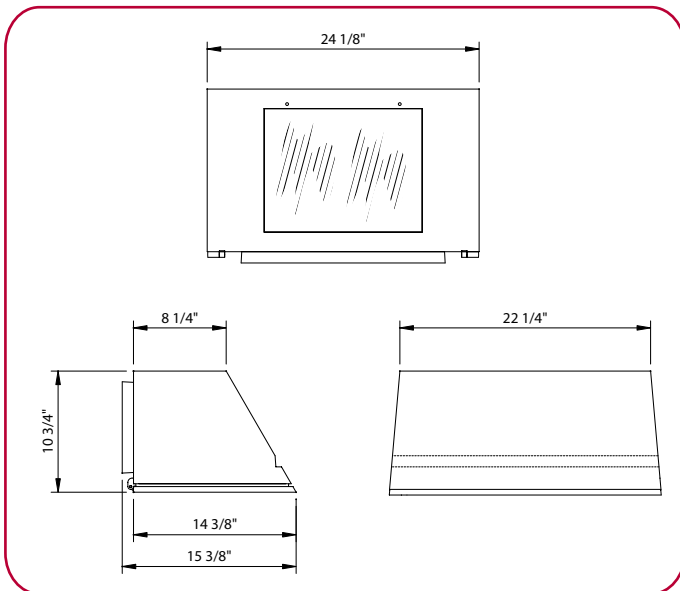

up or down
models available