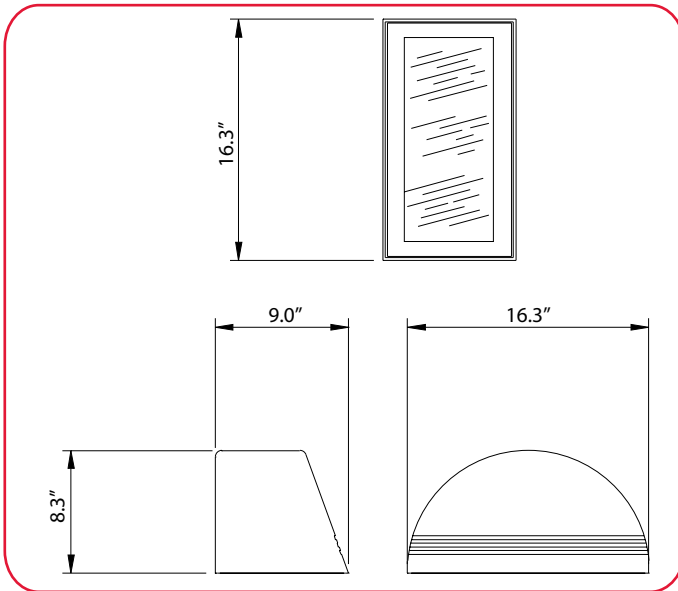

Model #	Mounting	HID(wattage)		CFL(wattage)	Voltage**		Color	Options
WA7	WMD Wall mounted down	50MH-PS*	50HPS	1 or 2x18DTT 1 or 2x26DTT 1 or 2x32TRT 1 or 2x42TRT	TT	MT	CC-Custom Color*** BLK-Black WHT-White SIL-Silver BRZ-Bronze	QRT-Quartz re-strike F-Fusing PC-Photocell REM-Remote Emergency pack
		70MH-PS*	70HPS		tri-tap	multi-tap		
		100MH-PS*	100HPS		120	120		
		150MH-PS*	150HPS		277	208		
		175MH-PS*			347	240		
					277			

* PS stands for pulse start
** Not all voltages are available for all lamp types
***Either supplying factory with a color chip or a RAL number can specify custom color. (Some custom colors will be subject to a small lot setup charge)

Ordering example:
WA7-WMD-100MH-PS-120-BRZ
This would order: WallArt series 7, wall mounted down, 100W MH-PS, 120V, painted bronze.